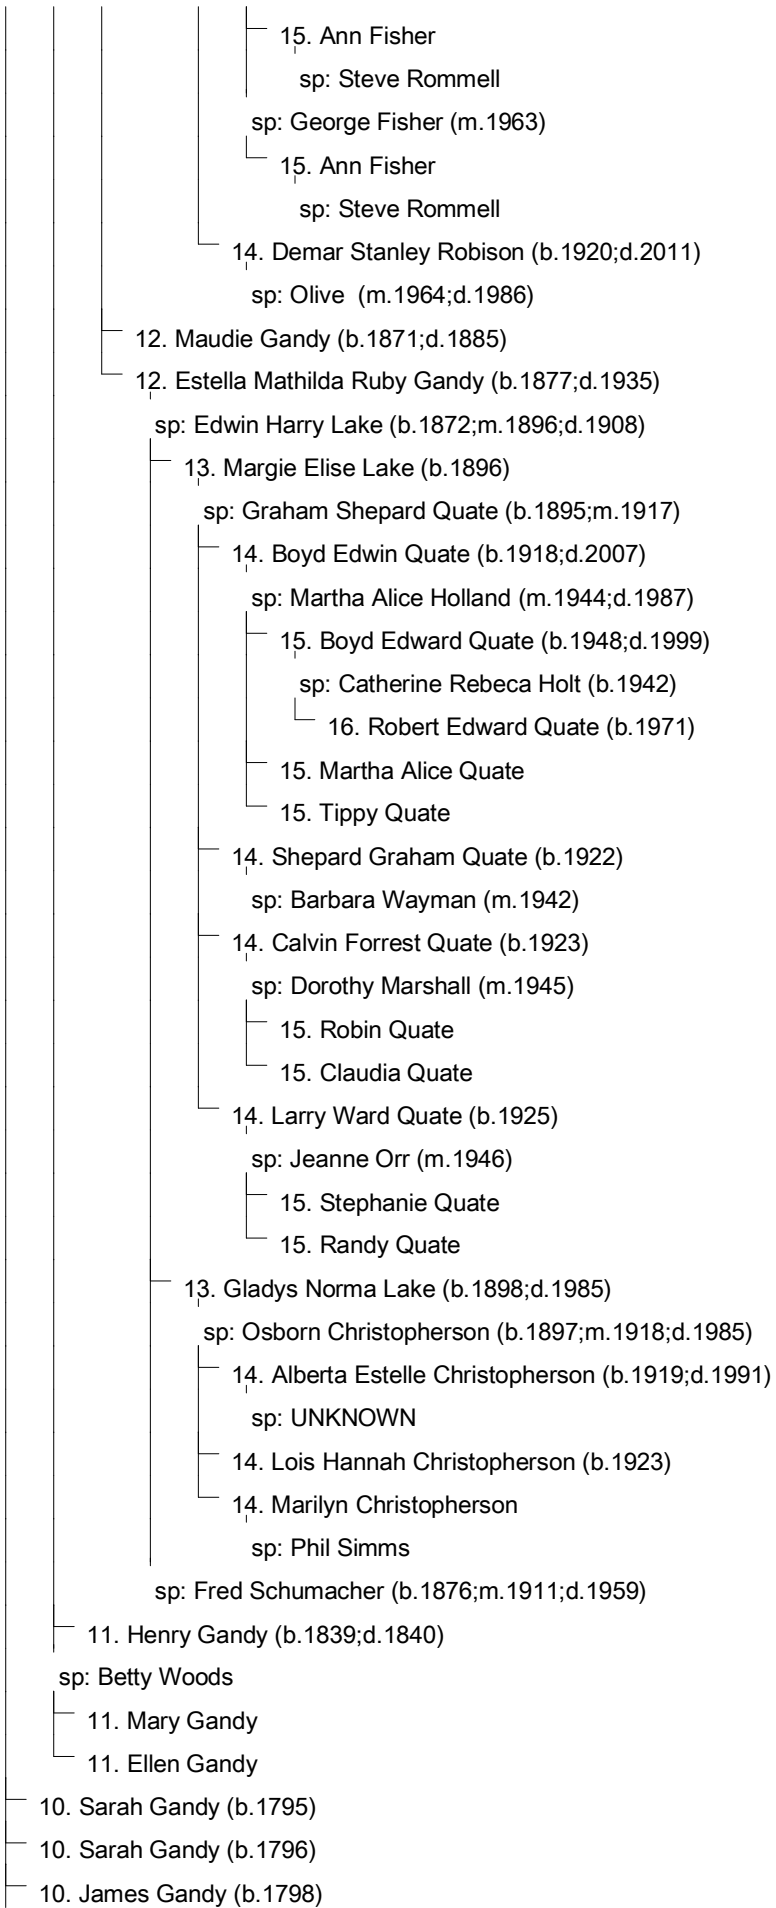

Descendants of Piers Gandy