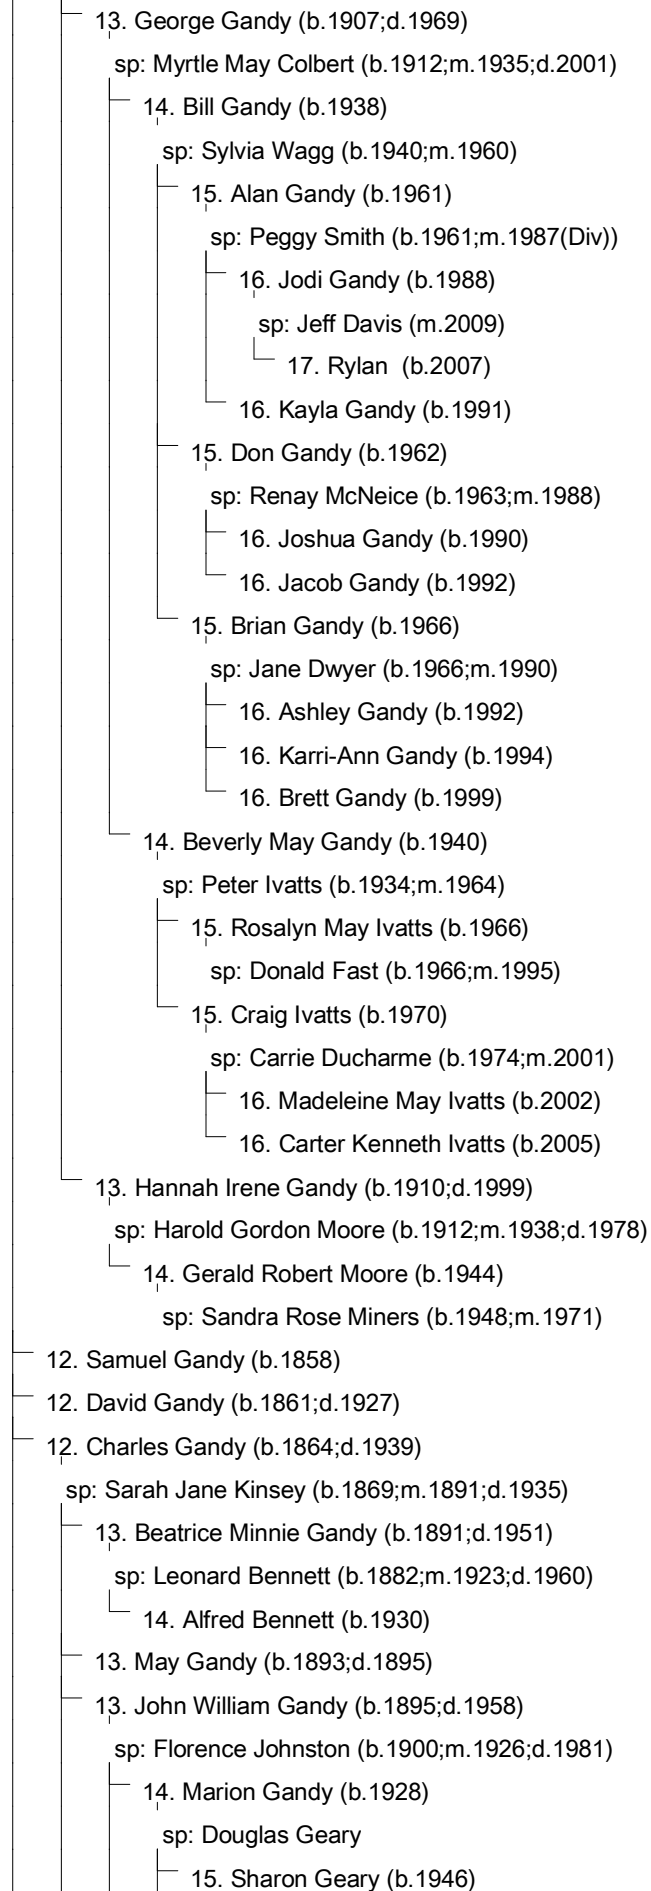

Descendants of Piers Gandy