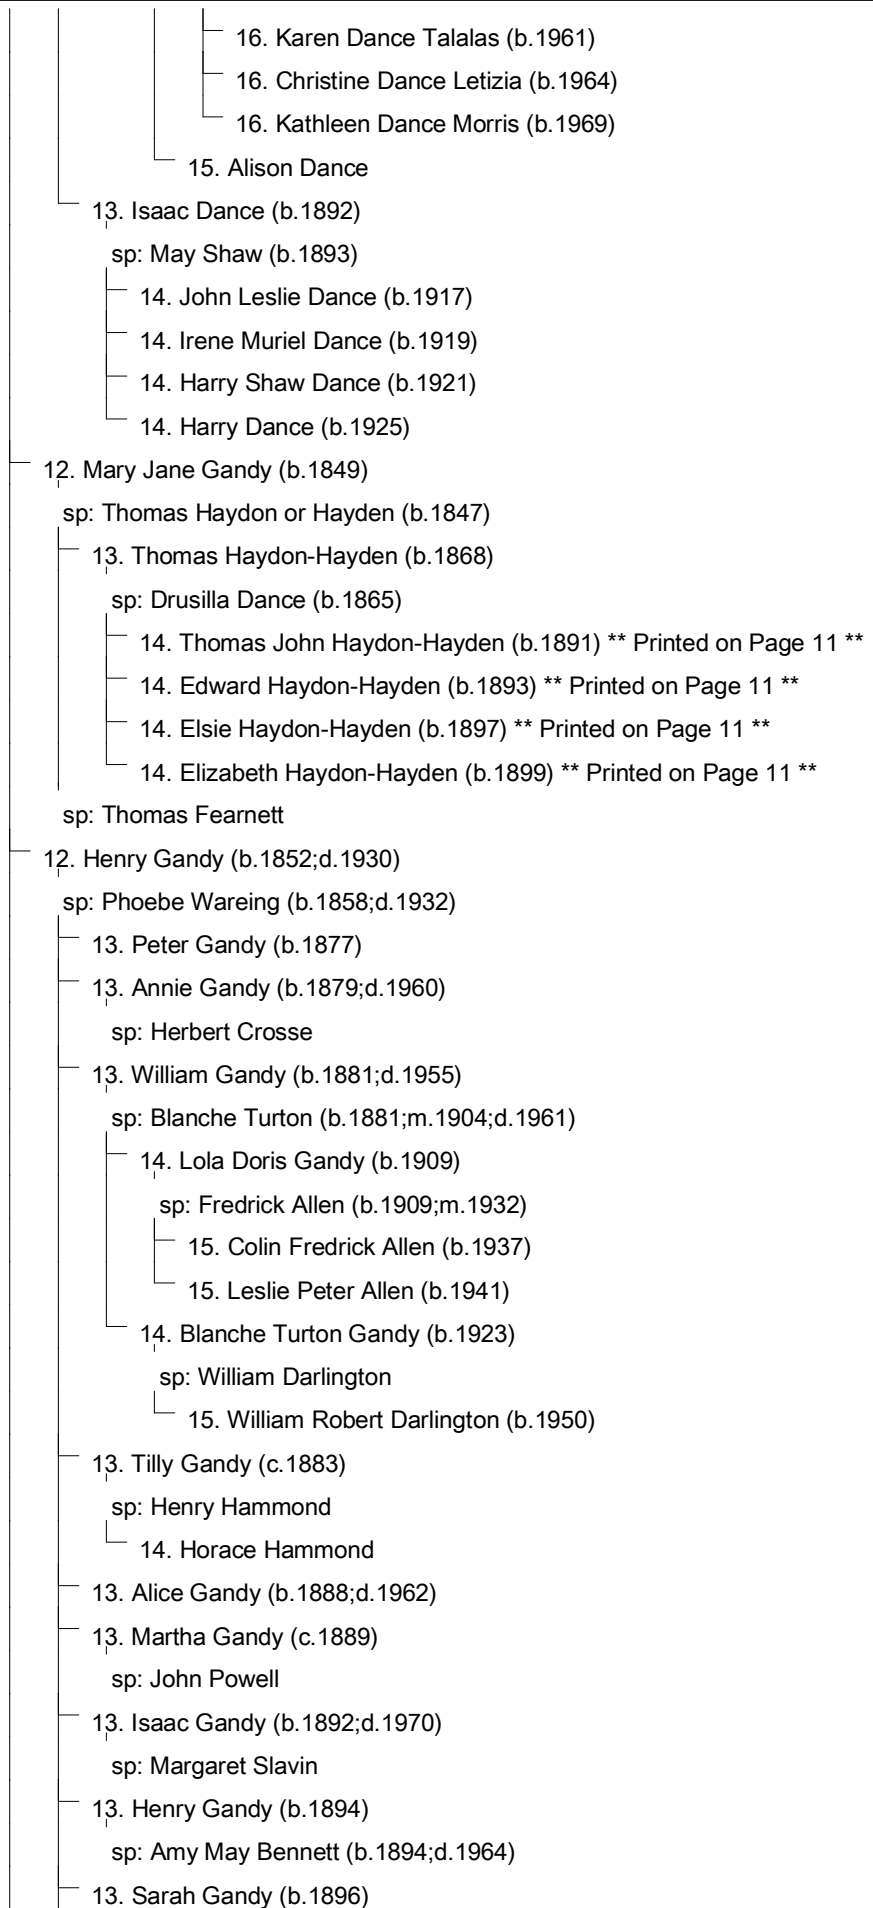

Descendants of Piers Gandy